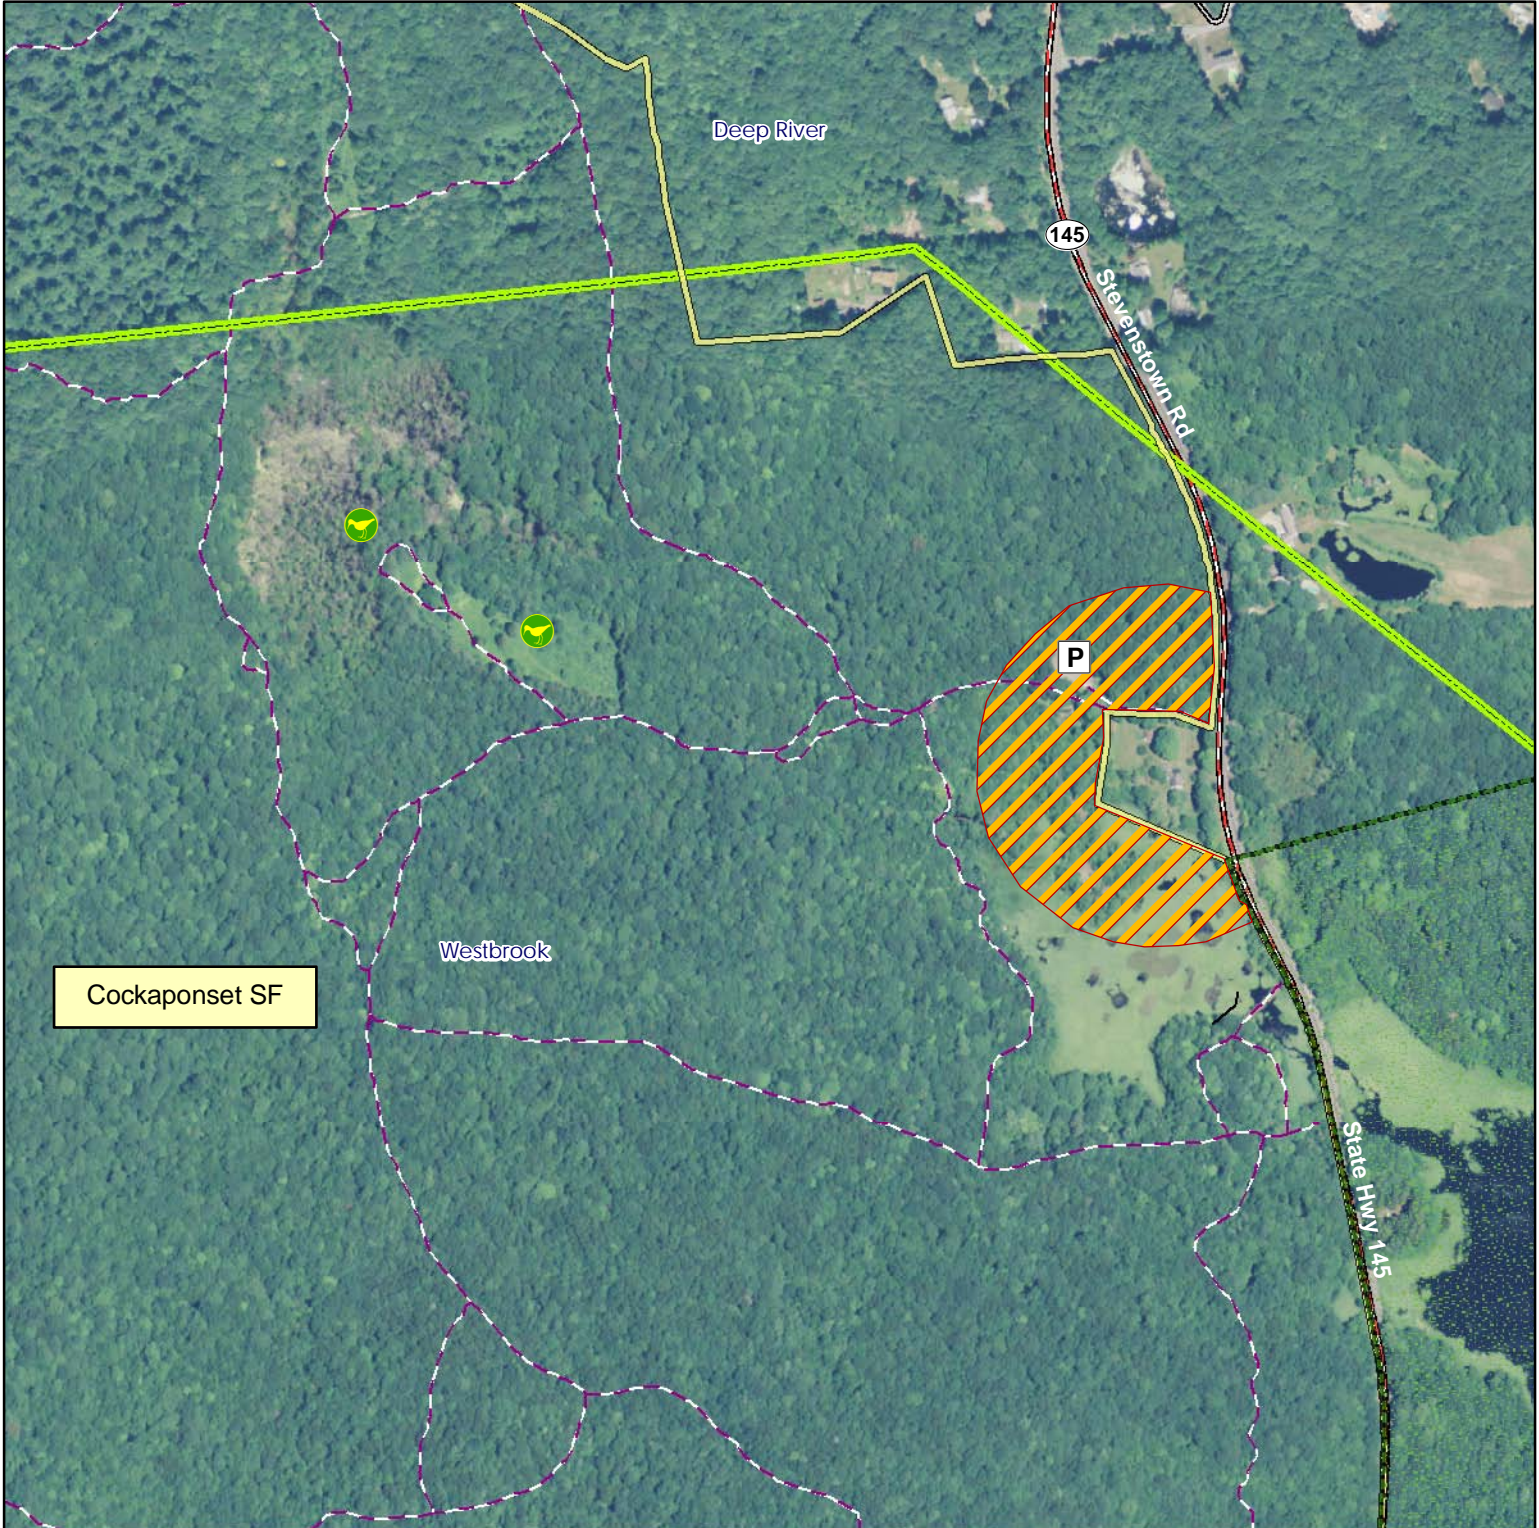

Cockaponset State Forest Weber's

Location: Westbrook; Clinton & Essex Quadrangles

Note: This map depicts an approximation of property boundaries. Please obey all postings.

- Symbols: Approximate Boundary 500ft radius @ House
 Trail Pheasant Area Messerschmidt Pond WMA

Map Date: 10/28/2010; Ortho 2008 NAIP

640 320 0 640 Feet