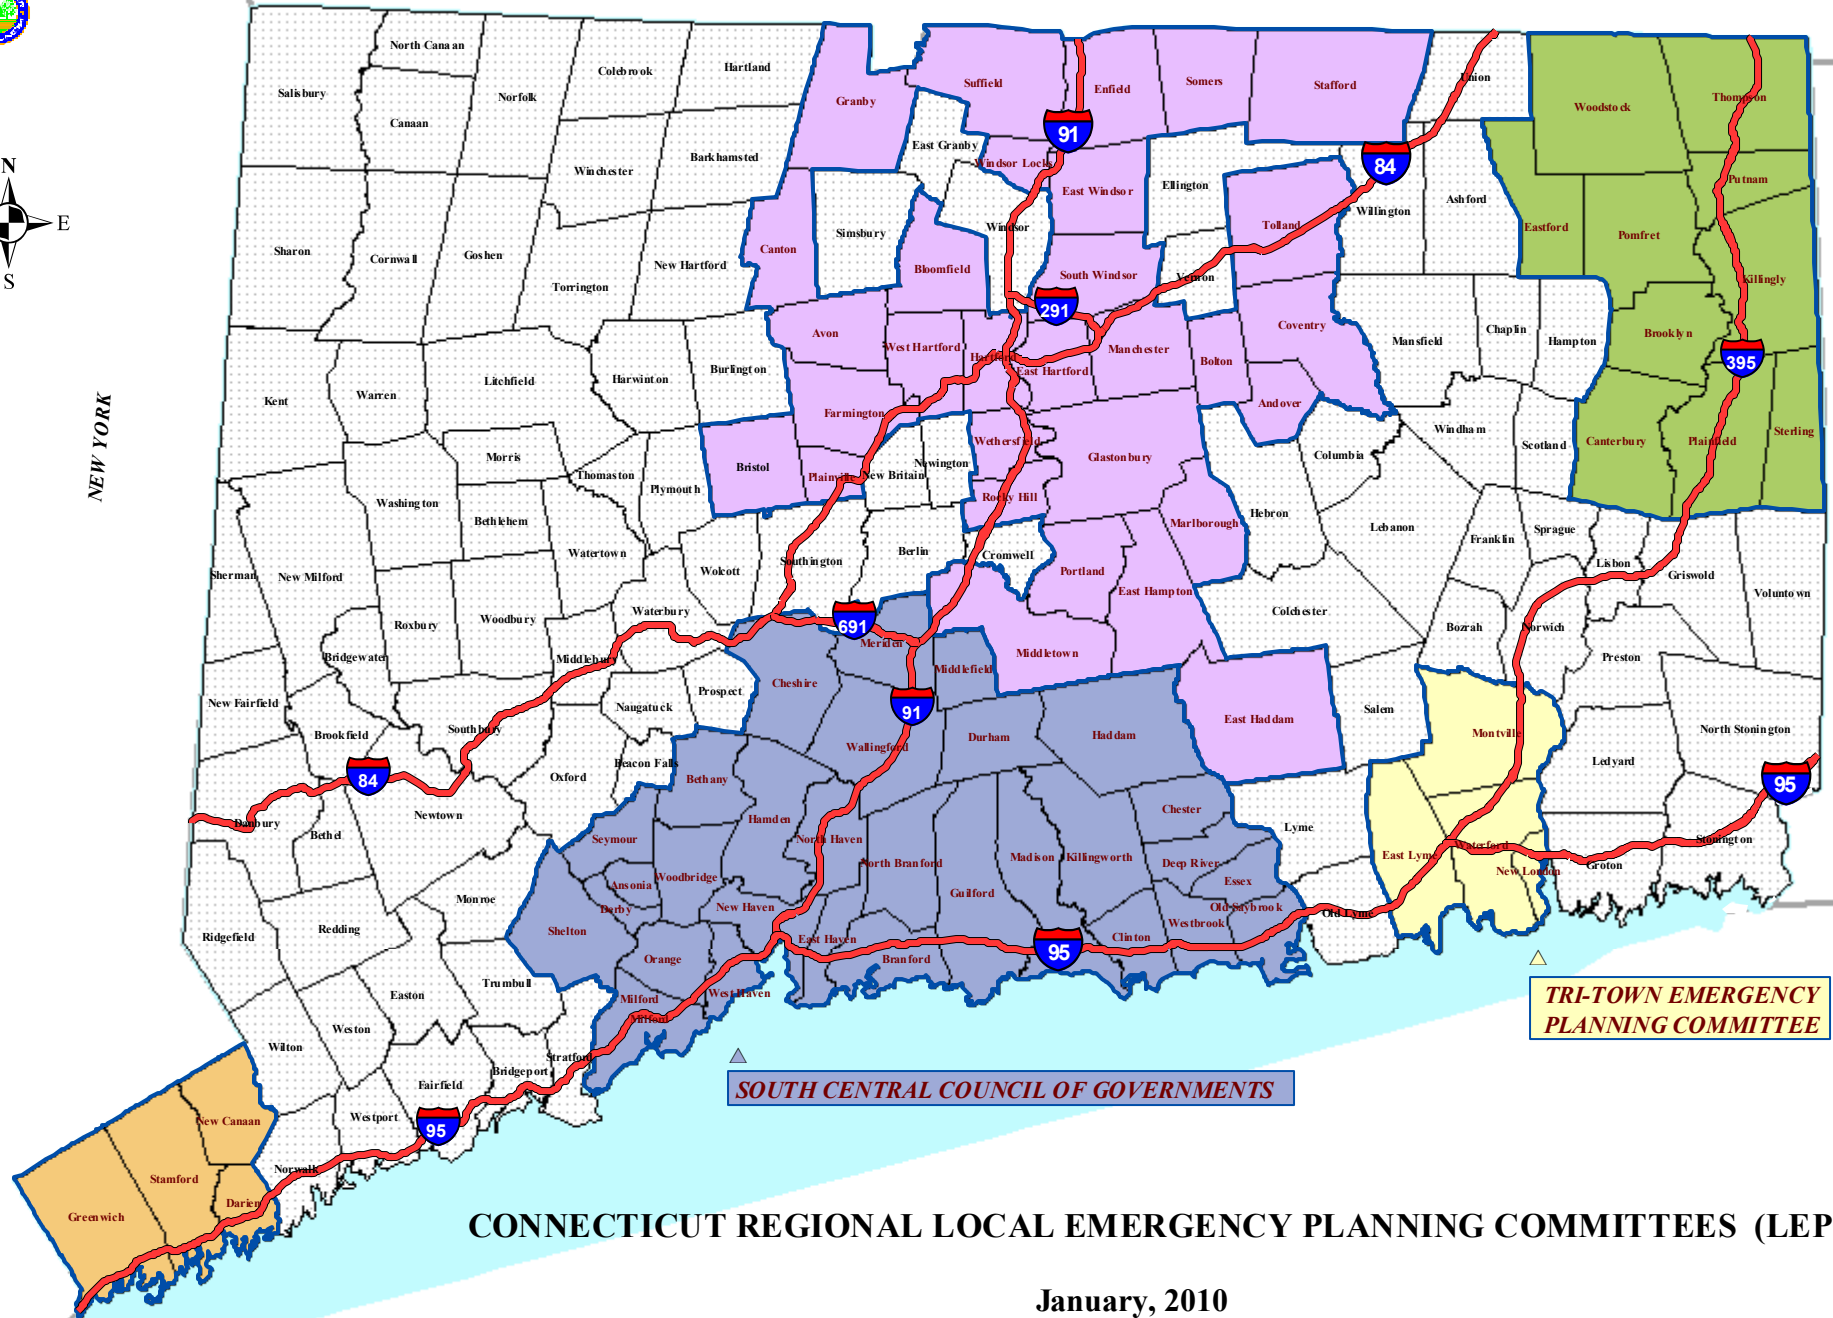

CAPITOL REGION EMERGENCY PLANNING COMMITTEE

NORTHEASTERN REGIONAL EMERGENCY PLANNING COMMITTEE

NEW YORK

RHODE ISLAND

TRI-TOWN EMERGENCY PLANNING COMMITTEE

SOUTH CENTRAL COUNCIL OF GOVERNMENTS

SOUTHWEST REGIONAL EMERGENCY PLANNING COMMITTEE

CONNECTICUT REGIONAL LOCAL EMERGENCY PLANNING COMMITTEES (LEPCs)

January, 2010